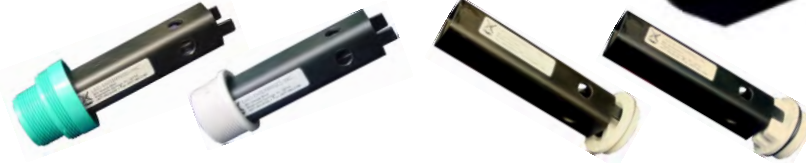

Multi Purpose Wrench

A Real Problem Solver
Small Size
Strong Construction
Facilitates removal of several items including:

MPW-1

- ◆ Kreepy Krawley Threaded Compression Adapter
- ◆ Polaris Universal Wall Fitting
- ◆ Pent Air Flush Plug
- ◆ Pent Air Vacuum Plug
- ◆ Hayward Flush Plug
- ◆ Hayward All Purpose Plug
- ◆ Water Way Universal Plug

Apply torque with:

- ◆ Channel Lock Pliers
- ◆ Pipe Wrench
- ◆ Screwdriver thru the holes
- ◆ LASS's Clean out plug wrench (COP-2)

Filter Soc™ Basket Liners

Small Lint Trap Basket

FIS-1
5 per pkg

Filter Soc traps bugs and unwanted debris preventing them from entering the filter system.

- ◆ Completely disposable
- ◆ Easy to use - Just stretch elastic over top rim of basket.
- ◆ Throw away Soc and replace instead of cleaning the basket.

Large Lint Trap & Skimmer Basket

FIS-2
4 per pkg

RETURN LINE CHECK VALVE

RLC-1

- ◆ Fits any standard 1 1/2" plumbing.
- ◆ Spring loaded check valve.

LEAK DETECTOR

LED-1

- ◆ Makes leak locating easy.
- ◆ Simple pressure dye-release control.
- ◆ Attaches to standard cleaning pole.
- ◆ Reaches any place in the pool.
- ◆ Easily refilled.
- ◆ **Complete leak finding instruction included.**
- ◆ Works in all types of pools.