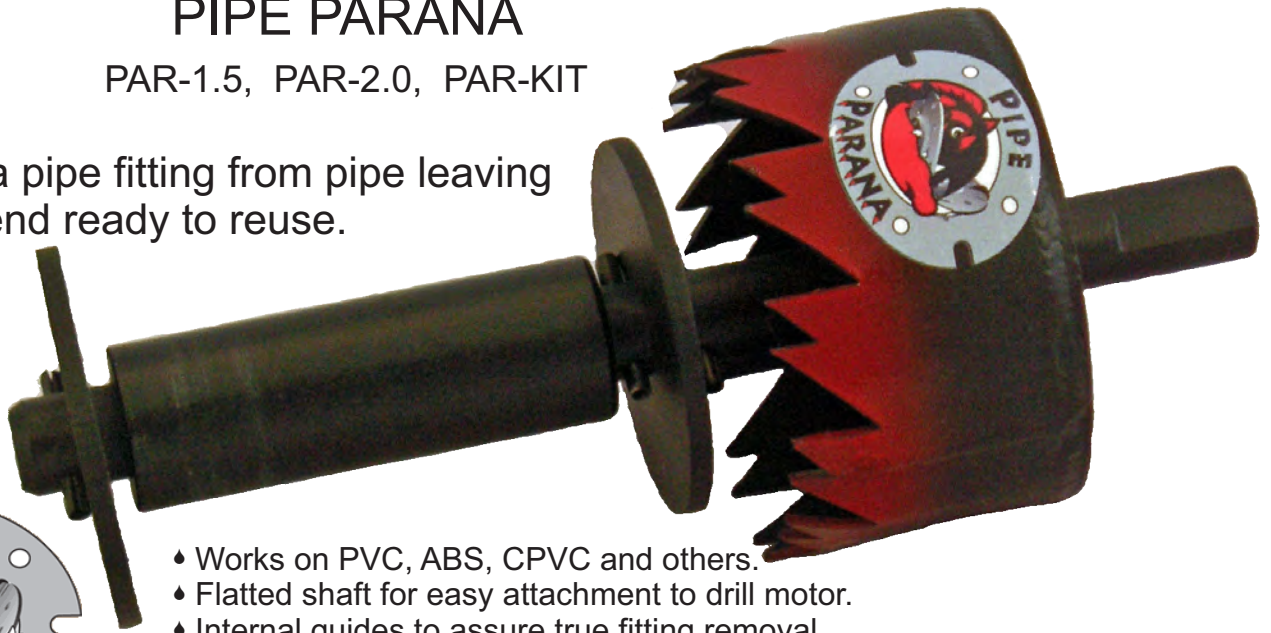

PIPE PARANA

PAR-1.5, PAR-2.0, PAR-KIT

- ◆ Removes a pipe fitting from pipe leaving the pipe end ready to reuse.

- ◆ Works on PVC, ABS, CPVC and others.
- ◆ Flatted shaft for easy attachment to drill motor.
- ◆ Internal guides to assure true fitting removal.
- ◆ Sold separately or as a kit which includes both sizes.
- ◆ Kit includes a sturdy wood storage box.

INSIDE PIPE CUTTER

IPC-1
IPC-4

- ◆ Reaches inside a PVC pipe and cuts it off squarely and smoothly.
- ◆ IPC-1 cuts 1 1/4" to 2" pipe, IPC-4 cuts 1 1/2" to 6" pipe.
- ◆ Gets into places where other cutters cannot function.
- ◆ Optional blade for IPC-1 cuts 1" pipe.
- ◆ Saves time and money.
- ◆ Replacement blades are available. (IPC-2, IPC-3, IPC-5, IPC-6).

The Adjustable JET-SPRAY POWER NOZZLE

JPN-1

- ◆ Quickly adjusts from full jet to complete shut off!
- ◆ Great for cleaning decks, pool interiors, etc. !
- ◆ Great for cleaning filter cartridges !
- ◆ Durable, yet inexpensive !
- ◆ Professionals recommend it !
- ◆ Homeowners love it !