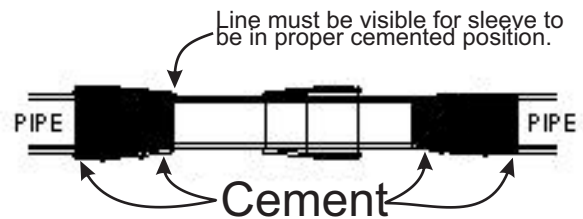

EYEBALL SEAT WRENCH II

ESW-2

Fits most 1 1/2" threaded eyeball seats
Including:
Hayward
Pent-Air - Flush, Ultimate, & Standard
Purex - Check Valve
American Products
Seablue

Provides balanced torque when used as directed.
Aluminum construction.

The Professional's Choice

Permanent One-Piece PVC Line Repair and Fitting Replacement

Available Sizes & Price

Couplers		Tees	
KRC-.50	1/2" Coupler	KRT-.50	1/2" Tee
KRC-.75	3/4" Coupler	KRT-.75	3/4" Tee
KRC-1.0	1" Coupler	KRT-1.0	1" Tee
KRC-1.2	1 1/4" Coupler	KRT-1.2	1 1/4" Tee
KRC-1.5	1 1/2" Coupler	KRT-1.5	1 1/2" Tee
KRC-2.0	2" Coupler	KRT-2.0	2" Tee
KRC-2.5	2 1/2" Coupler	KTT-.75	3/4"x3/4"x1/2" FIP Tee
KRC-3.0	3" Coupler	KTT-1.0	1"x1"x1/2" FIP Tee
KRC-4.0	4" Coupler		

(Cement on each end, both the fitting taper and the pipe)

- Revolutionary concept in plumbing repair.
- Available in many popular sizes.
- Great for "in the ground" plumbing repairs

KwikRepair is a trademark
of Dawn Industries, Inc.

To Install:

- Use fitting as template.
- Cut away damaged section
- Dry-fit KwikRepair™ into opening.
- Slide one sleeve back to prime & glue end of fitting & end of pipe.
- Slide sleeve forward into position with turning motion.
- Repeat until all sleeves are glued into position.