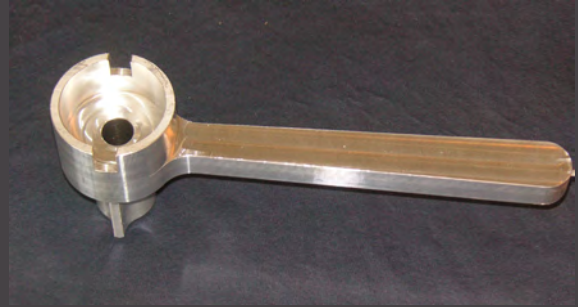

EYEBALL SEAT WRENCH II

ESW-2

Fits most 1 1/2" threaded eyeball seats
Including:
Hayward
Pent-Air - Flush, Ultimate, & Standard
Purex - Check Valve
American Products
Seablue

Provides balanced torque when used as directed.
Aluminum construction.

The Professional's Choice

Permanent One-Piece PVC Line Repair and Fitting Replacement

Available Sizes & Price

Couplers		Tees	
KRC-.50	1/2" Coupler	KRT-.50	1/2" Tee
KRC-.75	3/4" Coupler	KRT-.75	3/4" Tee
KRC-1.0	1" Coupler	KRT-1.0	1" Tee
KRC-1.2	1 1/4" Coupler	KRT-1.2	1 1/4" Tee
KRC-1.5	1 1/2" Coupler	KRT-1.5	1 1/2" Tee
KRC-2.0	2" Coupler	KRT-2.0	2" Tee
KRC-2.5	2 1/2" Coupler	KTT-.75	3/4"x3/4"x1/2" FIP Tee
KRC-3.0	3" Coupler	KTT-1.0	1"x1"x1/2" FIP Tee
KRC-4.0	4" Coupler		

(Cement on each end, both the fitting taper and the pipe)

- Revolutionary concept in plumbing repair.
- Available in many popular sizes.
- Great for "in the ground" plumbing repairs

KwikRepair is a trademark
of Dawn Industries, Inc.

To Install:

- Use fitting as template.
- Cut away damaged section
- Dry-fit KwikRepair™ into opening.
- Slide one sleeve back to prime & glue end of fitting & end of pipe.
- Slide sleeve forward into position with turning motion.
- Repeat until all sleeves are glued into position.