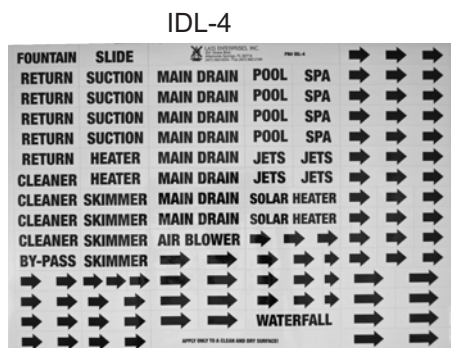

Plumbing & Equipment IDENTIFICATION LABELS

- ♦ Sun resistant permanent black ink, on a white background.
- ♦ Laminate coated vinyl for long life.
- ♦ Permanent adhesive.
- ♦ 3/8" high letters.
- ♦ A single sheet "Id's" several pools.
- ♦ Dual Purpose
 - Construction crews - prevents confusion during construction.
 - Consumer - Helps new pool owner understand the system.
- ♦ Words are precut for easy application.
- ♦ Six versions to choose from.

IDL-1B, IDL-2B, IDL-3B, IDL-4B, IDL-5, IDL-6

Below is a full size sample.

Plumbing & Equipment IDENTIFICATION LABELS in Spanish

IDL-7

- ♦ Same great features as the labels above.
- ♦ Bold words in Spanish, with English sub titles.