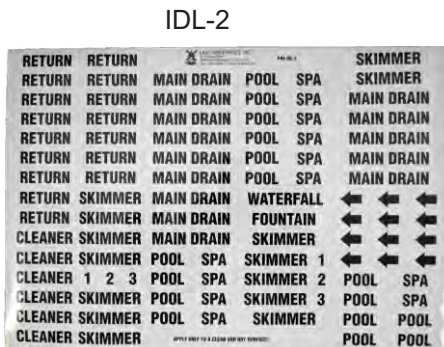

Plumbing & Equipment IDENTIFICATION LABELS

- ♦ Sun resistant permanent black ink, on a white background.
- ♦ Laminate coated vinyl for long life.
- ♦ Permanent adhesive.
- ♦ 3/8" high letters.
- ♦ A single sheet "Id's" several pools.
- ♦ Dual Purpose
 - Construction crews - prevents confusion during construction.
 - Consumer - Helps new pool owner understand the system.
- ♦ Words are precut for easy application.
- ♦ Six versions to choose from.

IDL-1B, IDL-2B, IDL-3B, IDL-4B, IDL-5, IDL-6

Below is a full size sample.

Plumbing & Equipment IDENTIFICATION LABELS in Spanish

IDL-7

- ♦ Same great features as the labels above.
- ♦ Bold words in Spanish, with English sub titles.