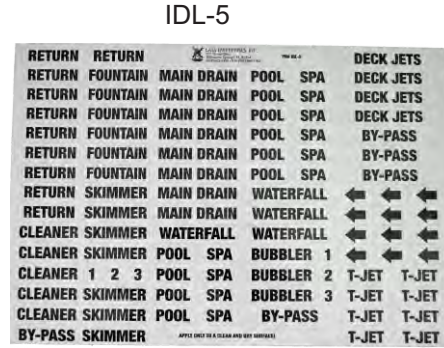

Plumbing & Equipment IDENTIFICATION LABELS

- ♦ Sun resistant permanent black ink, on a white background.
- ♦ Laminate coated vinyl for long life.
- ♦ Permanent adhesive.
- ♦ 3/8" high letters.
- ♦ A single sheet "Id's" several pools.
- ♦ Dual Purpose
 - Construction crews - prevents confusion during construction.
 - Consumer - Helps new pool owner understand the system.
- ♦ Words are precut for easy application.
- ♦ Six versions to choose from.

IDL-1B, IDL-2B, IDL-3B, IDL-4B, IDL-5, IDL-6

Below is a full size sample.

Plumbing & Equipment IDENTIFICATION LABELS in Spanish

IDL-7

- ♦ Same great features as the labels above.
- ♦ Bold words in Spanish, with English sub titles.