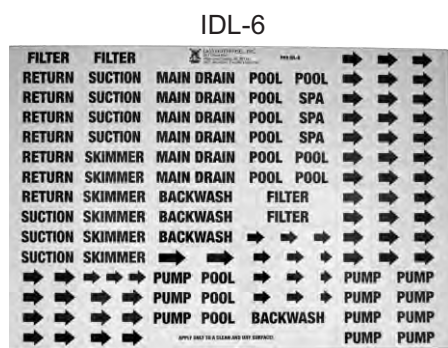

Plumbing & Equipment IDENTIFICATION LABELS

- ♦ Sun resistant permanent black ink, on a white background.
- ♦ Laminate coated vinyl for long life.
- ♦ Permanent adhesive.
- ♦ 3/8" high letters.
- ♦ A single sheet "Id's" several pools.
- ♦ Dual Purpose
 - Construction crews - prevents confusion during construction.
 - Consumer - Helps new pool owner understand the system.
- ♦ Words are precut for easy application.
- ♦ Six versions to choose from.

IDL-1B, IDL-2B, IDL-3B, IDL-4B, IDL-5, IDL-6

Below is a full size sample.

Plumbing & Equipment IDENTIFICATION LABELS in Spanish

IDL-7

- ♦ Same great features as the labels above.
- ♦ Bold words in Spanish, with English sub titles.