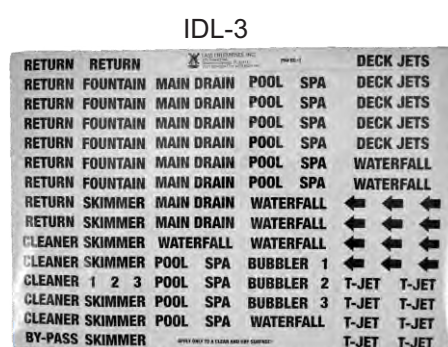

Plumbing & Equipment IDENTIFICATION LABELS

- ♦ Sun resistant permanent black ink, on a white background.
- ♦ Laminate coated vinyl for long life.
- ♦ Permanent adhesive.
- ♦ 3/8" high letters.
- ♦ A single sheet "Id's" several pools.
- ♦ Dual Purpose
 - Construction crews - prevents confusion during construction.
 - Consumer - Helps new pool owner understand the system.
- ♦ Words are precut for easy application.
- ♦ Six versions to choose from.

IDL-1B, IDL-2B, IDL-3B, IDL-4B, IDL-5, IDL-6

Below is a full size sample.

Plumbing & Equipment IDENTIFICATION LABELS in Spanish

IDL-7

- ♦ Same great features as the labels above.
- ♦ Bold words in Spanish, with English sub titles.