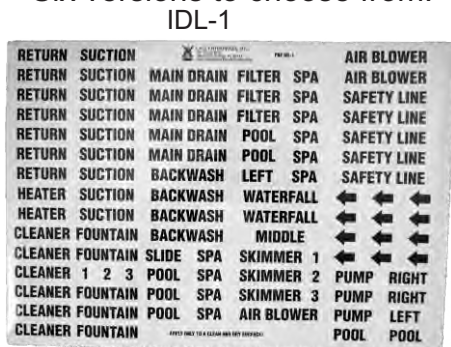

Plumbing & Equipment IDENTIFICATION LABELS

- ♦ Sun resistant permanent black ink, on a white background.
- ♦ Laminate coated vinyl for long life.
- ♦ Permanent adhesive.
- ♦ 3/8" high letters.
- ♦ A single sheet "Id's" several pools.
- ♦ Dual Purpose
 - Construction crews - prevents confusion during construction.
 - Consumer - Helps new pool owner understand the system.
- ♦ Words are precut for easy application.
- ♦ Six versions to choose from.

IDL-1B, IDL-2B, IDL-3B, IDL-4B, IDL-5, IDL-6

Below is a full size sample.

Plumbing & Equipment IDENTIFICATION LABELS in Spanish

IDL-7

- ♦ Same great features as the labels above.
- ♦ Bold words in Spanish, with English sub titles.