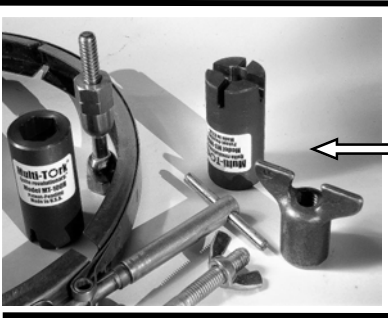

MT-250

MODEL MT-250

MODEL DPW-J

DPW-J

**MT-301AM
NEW ALL-METAL
Value Pack**

Left: MT-50-S
Center: MTJ-770-S
Right: MT-100

**MT-50S
NEW
Stainless
Steel
'Quad'
Socket**

ALL SOCKETS ARE 3/8" DRIVE

**MTJ-770S
NEW STAINLESS
STEEL
'System3'
Knob Socket
(Fits Only
Newer 3" Knobs)**

**MT-501 For Pentair
PS Commercial Strainer
Cover**

**MT-100H
3/4" Hex Socket
End & Slotted End**

Two sockets are pictured to display both ends. Socket is Single-Packaged.