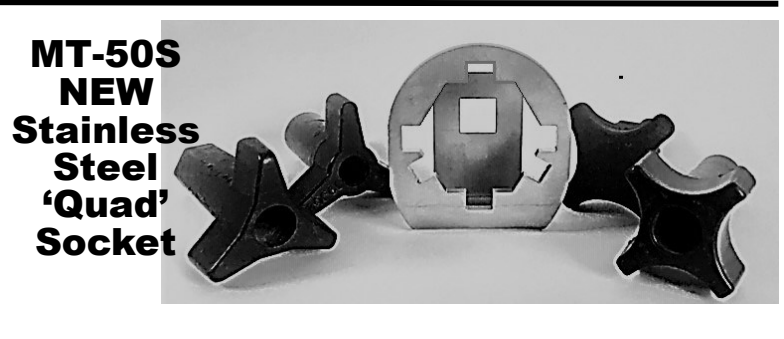

MT-250

MODEL MT-250

MODEL DPW-J

DPW-J

**MT-301AM
NEW ALL-METAL
Value Pack**

Left: MT-50-S
Center: MTJ-770-S
Right: MT-100

**MT-50S
NEW
Stainless
Steel
'Quad'
Socket**

ALL SOCKETS ARE 3/8" DRIVE

**MTJ-770S
NEW STAINLESS
STEEL
'System3'
Knob Socket
(Fits Only
Newer 3" Knobs)**

**MT-501 For Pentair
PS Commercial Strainer
Cover**

**MT-100H
3/4" Hex Socket
End & Slotted End**

Two sockets are pictured to display both ends. Socket is Single-Packaged.