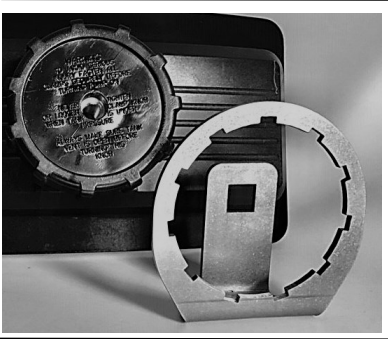

MT-250

MODEL MT-250

MODEL DPW-J

DPW-J

**MT-301AM
NEW ALL-METAL
Value Pack**

Left: MT-50-S
Center: MTJ-770-S
Right: MT-100

**MT-50S
NEW
Stainless
Steel
'Quad'
Socket**

ALL SOCKETS ARE 3/8" DRIVE

**MTJ-770S
NEW STAINLESS
STEEL
'System3'
Knob Socket
(Fits Only
Newer 3" Knobs)**

**MT-501 For Pentair
PS Commercial Strainer
Cover**

**MT-100H
3/4" Hex Socket
End & Slotted End**

Two sockets are pictured to display both ends. Socket is Single-Packaged.