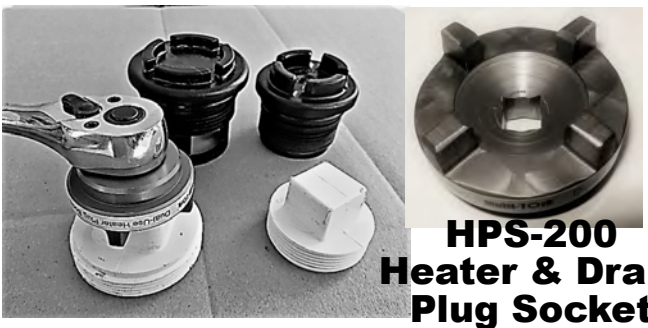

**MTJ-770S
NEW STAINLESS
STEEL
'System3'
Knob Socket
(Fits Only
Newer 3" Knobs)**

**MT-501 For Pentair
PS Commercial Strainer
Cover**

**MT-100H
3/4" Hex Socket
End & Slotted End**

Two sockets are pictured to display both ends. Socket is Single-Packaged.

**MT-881 Socket For
Hayward HCP40753
Commercial Pump Cover**

**HPS-200
Heater & Drain
Plug Socket**