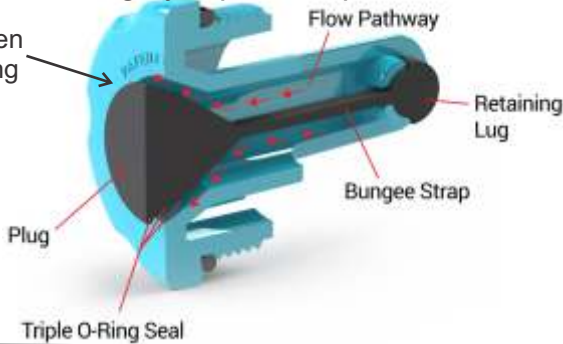

POOL WATER BOND

VIA PUMP

LTB-1 \$29.38

- ◆ Connects to Pool Pump's bonding wire.
- ◆ Installs in pump strainer pot via the drain plug port.
- ◆ Stainless steel construction.
- ◆ Meets requirements of NEC 680 (C).
- ◆ Patent Pending by CMP.

SACRIFICIAL ZINC ANODE

ZAD-1 \$27.18

- ◆ Attaches to any skimmer basket.
- ◆ Doubles as a "hold down" weight.
- ◆ Fights Galvanic Corrosion and surface staining.

BUNGEE-PLUG

BGP-1 \$8.46

Fitting closed and sealed

- ◆ Multi purpose fitting
- ◆ Reliable winterizing plug
- ◆ Return line check valve
- ◆ Durable construction
- ◆ Built-in "Triple O-Ring Seal"
- ◆ Patents Pending by Aqua Group Inc.

Fitting open and flowing

INLINE SACRIFICIAL ANODE & WATER BOND

ZBI-1 \$79.10

- ◆ Protects the pool from Galvanic Corrosion.
- ◆ Replaceable zinc anode lasts approximately 3 years.
- ◆ Patent Pending by CMP.

LIGHT REPAIR TOOL (clamp)