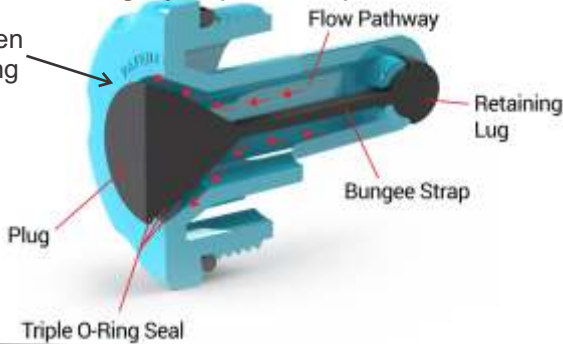

POOL WATER BOND

VIA PUMP

LTB-1 \$30.85

- ◆ Connects to Pool Pump's bonding wire.
- ◆ Installs in pump strainer pot via the drain plug port.
- ◆ Stainless steel construction.
- ◆ Meets requirements of NEC 680 (C).
- ◆ Patent Pending by CMP.

SACRIFICIAL ZINC ANODE

ZAD-1 \$28.54

- ◆ Attaches to any skimmer basket.
- ◆ Doubles as a "hold down" weight.
- ◆ Fights Galvanic Corrosion and surface staining.

BUNGEE-PLUG

BGP-1 \$8.88

Fitting closed and sealed

- ◆ Multi purpose fitting
- ◆ Reliable winterizing plug
- ◆ Return line check valve
- ◆ Durable construction
- ◆ Built-in "Triple O-Ring Seal"
- ◆ Patents Pending by Aqua Group Inc.

Fitting open and flowing

INLINE SACRIFICIAL ANODE & WATER BOND

ZBI-1 \$83.06

- ◆ Protects the pool from Galvanic Corrosion.
- ◆ Replaceable zinc anode lasts approximately 3 years.
- ◆ Patent Pending by CMP.

LIGHT REPAIR TOOL (clamp)